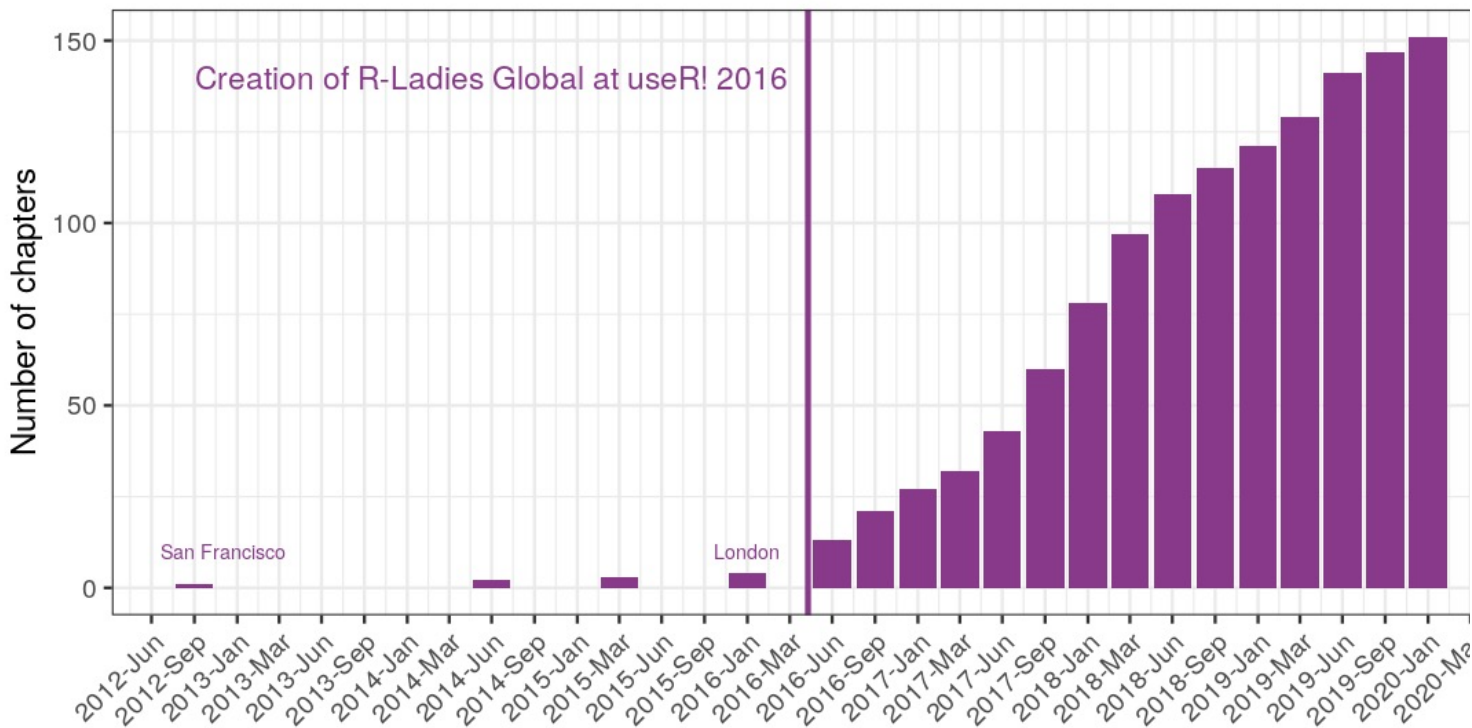

R-Ladies at a Glance

**50
countries**

173 cities

**62,000+
members**

**2200+
events**

(April 2020)

R-Ladies at a Glance

<https://www.meetup.com/pro/rladies>