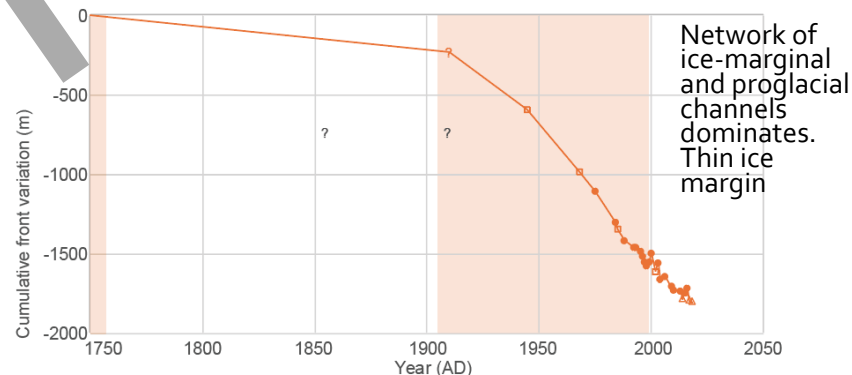

Nordre Bogbreen