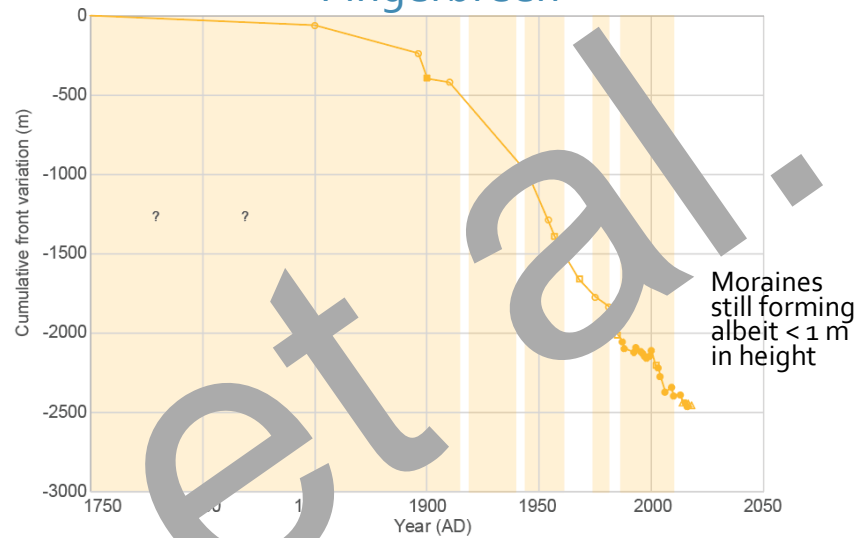

THE RESPONSE OF ØSTRE SVARTISEN ICEFIELD, NORWAY, TO 20TH/21ST CENTURY CLIMATE CHANGE

Clare Boston

Harold Lovell

Paul Weber

Ben Chandler

Tim Barrows

Bethan Davies

Lapbreen

Fingerbreen

Søndre Bogbreen

Nordre Bogbreen

Spidstingbreen

TIMING OF MORaine FORMATION (shaded areas)