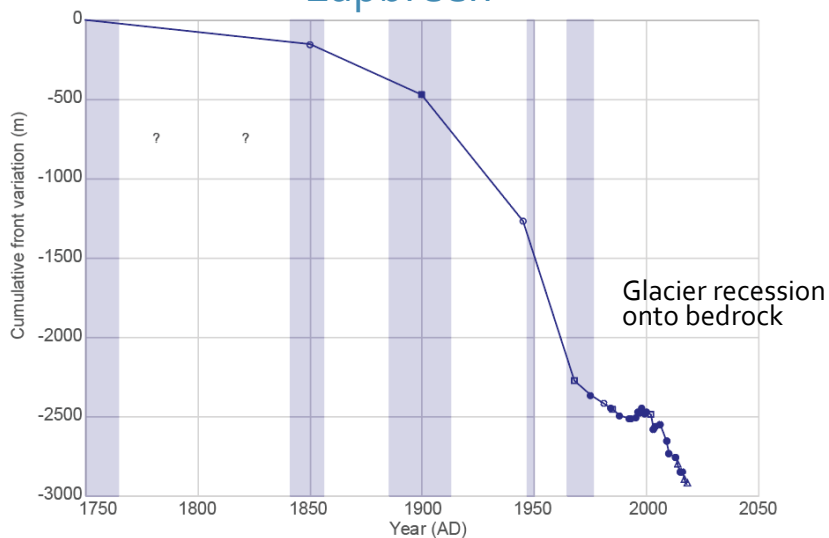

THE RESPONSE OF ØSTRE SVARTISEN ICEFIELD, NORWAY, TO 20TH/21ST CENTURY CLIMATE CHANGE

Clare Boston

Harold Lovell

Paul Weber

Ben Chandler

Tim Barrows

Bethan Davies

Lapbreen