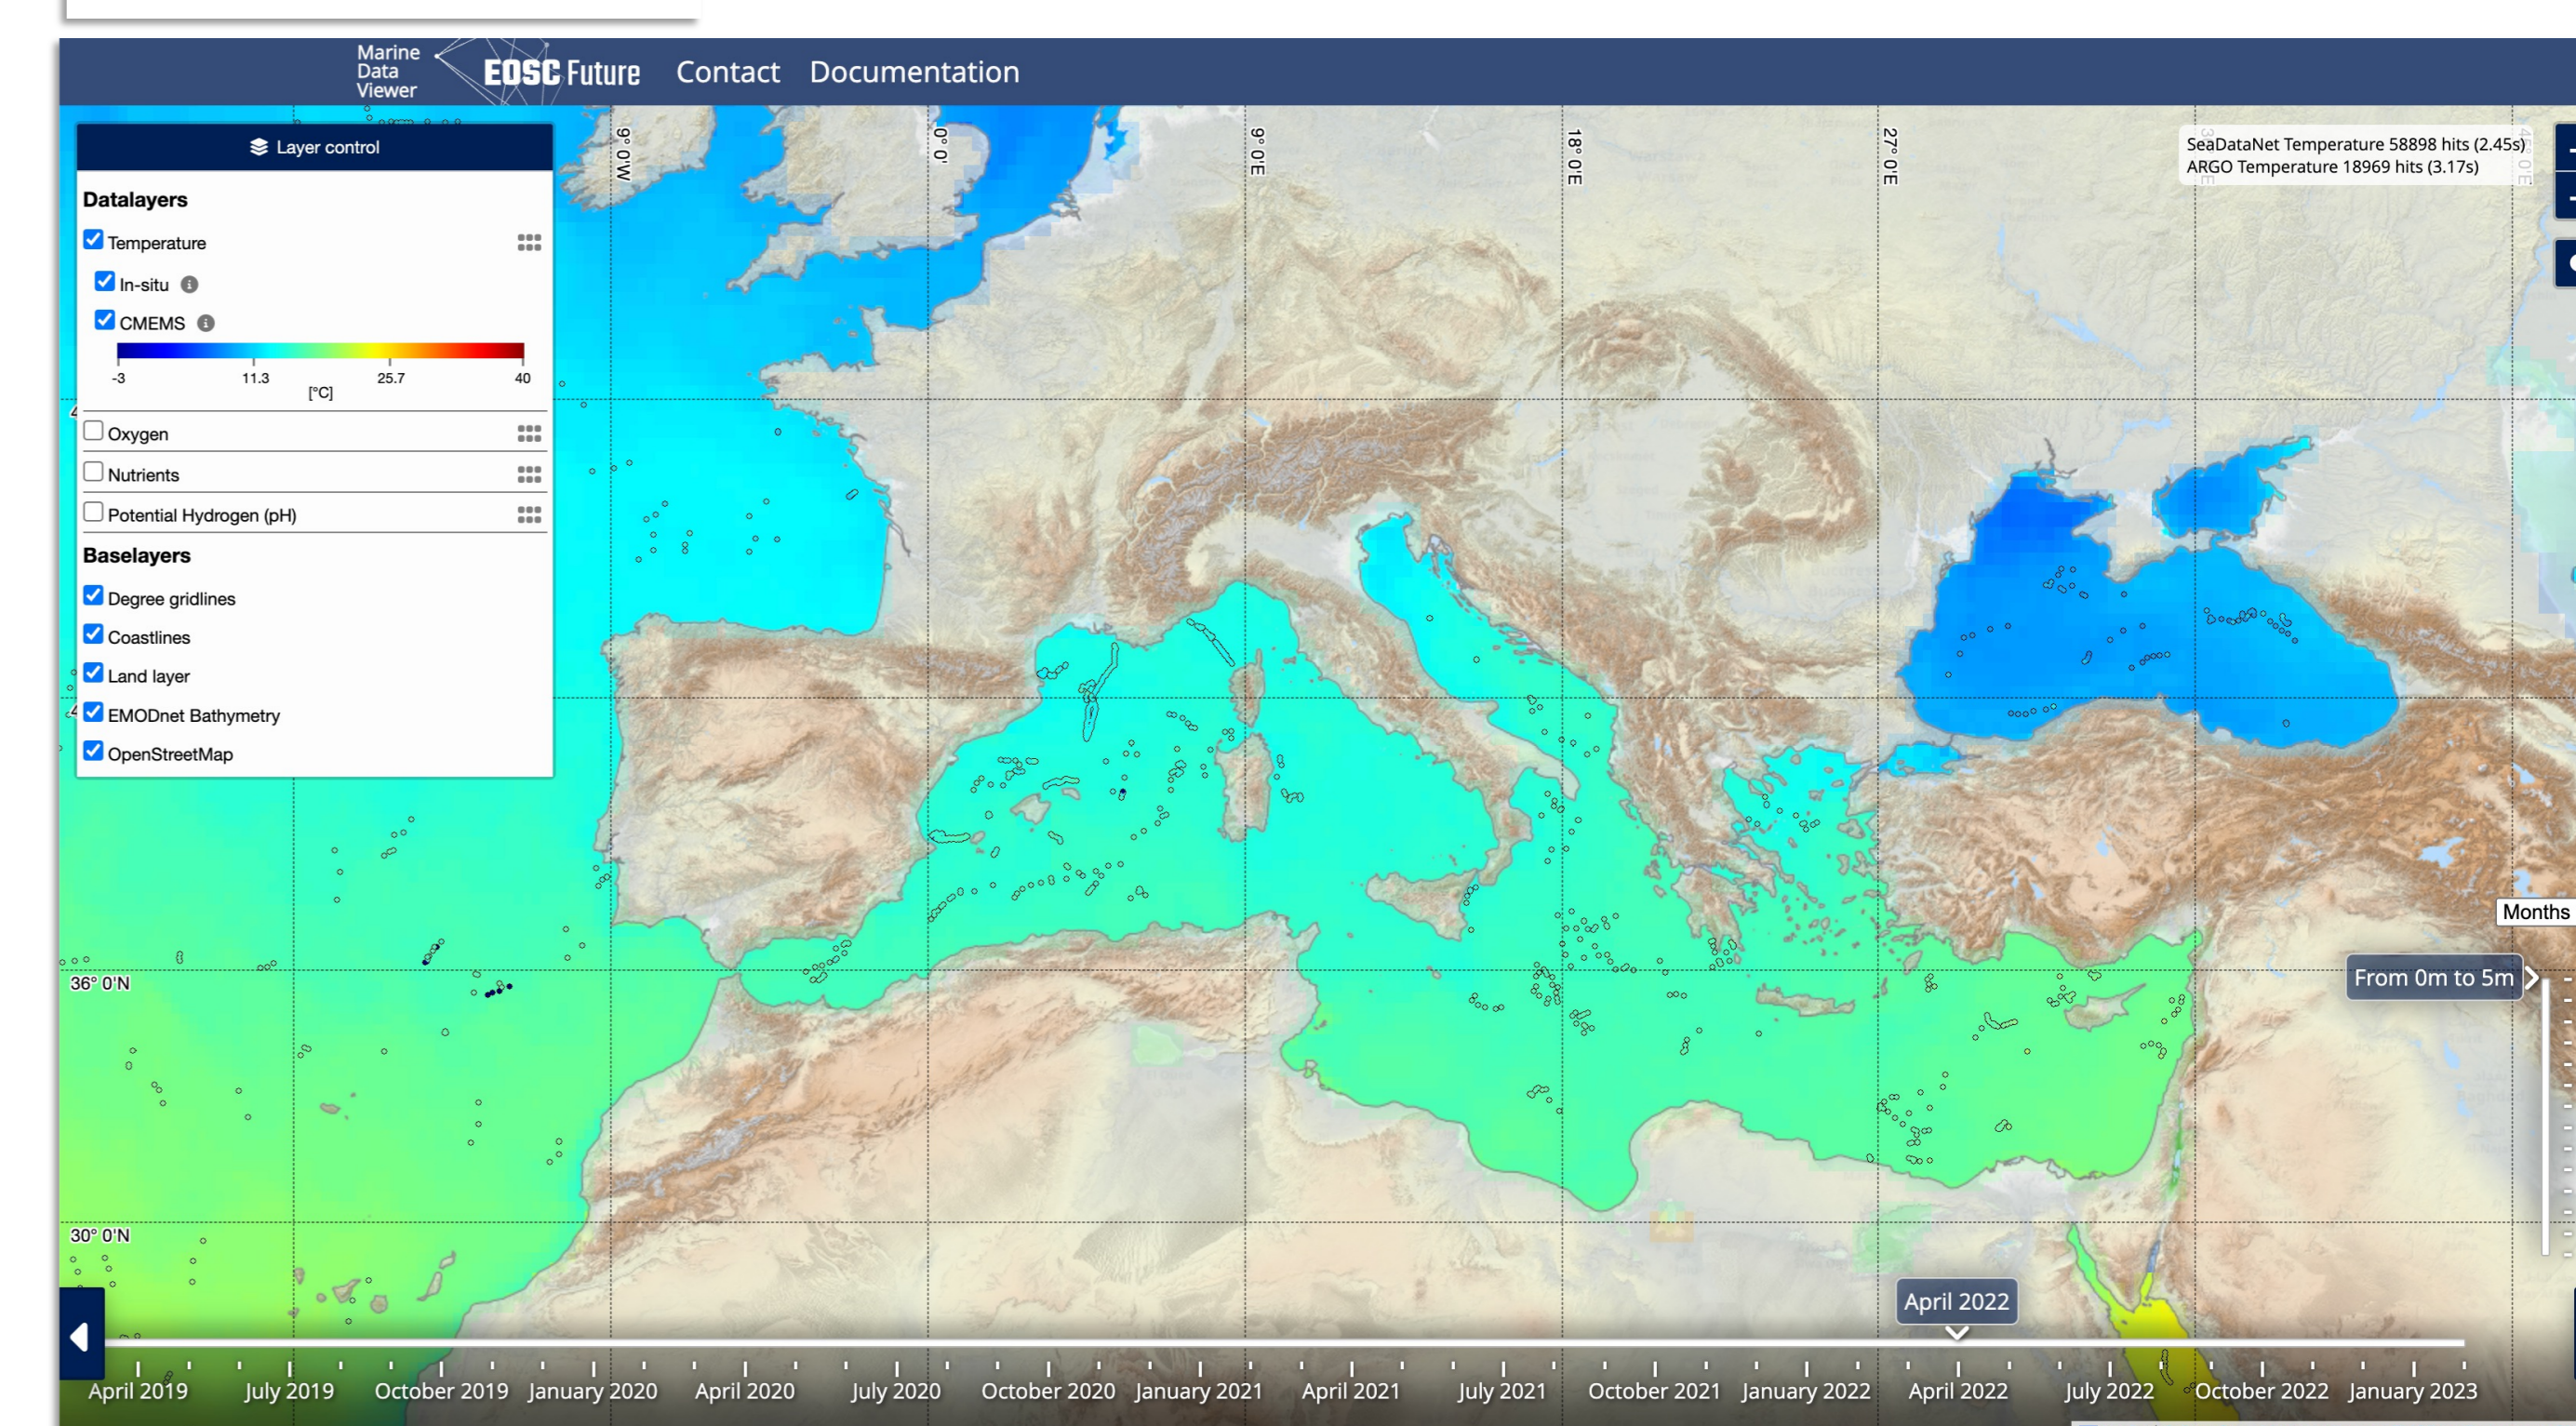

What is the Environmental Dashboard?

It is an **EOSC Service** that is being developed by Research Infrastructures in the Environmental cluster (**ENVRIs**).

In a nutshell, the Dashboard:

- Provides information on the state of the environment (for public, policy makers)
- Offers a switchboard to applications to explore data and models (for scientists)
- Helps us understand the impacts of a changing climate on biodiversity, environment and societies
- Contributes to the improved understanding of our universe

Investigate the State of the Environment with the ENVRI indicators!

An extensible collection of **Environmental Indicators** resulting from good quality data and FAIR services provided by the **ENVRIs** allow the users visualize the **State of the Environment** on an interactive interface.

Example 1: Combined Indicators from Atmosphere and Ecosystem

Example 2: Ocean indicators

Marine Data Viewer

EOSC as enabler – Service Integration

Several **EOSC services** are used to develop the Dashboard on the **EOSC Platform** and support the RI providers.