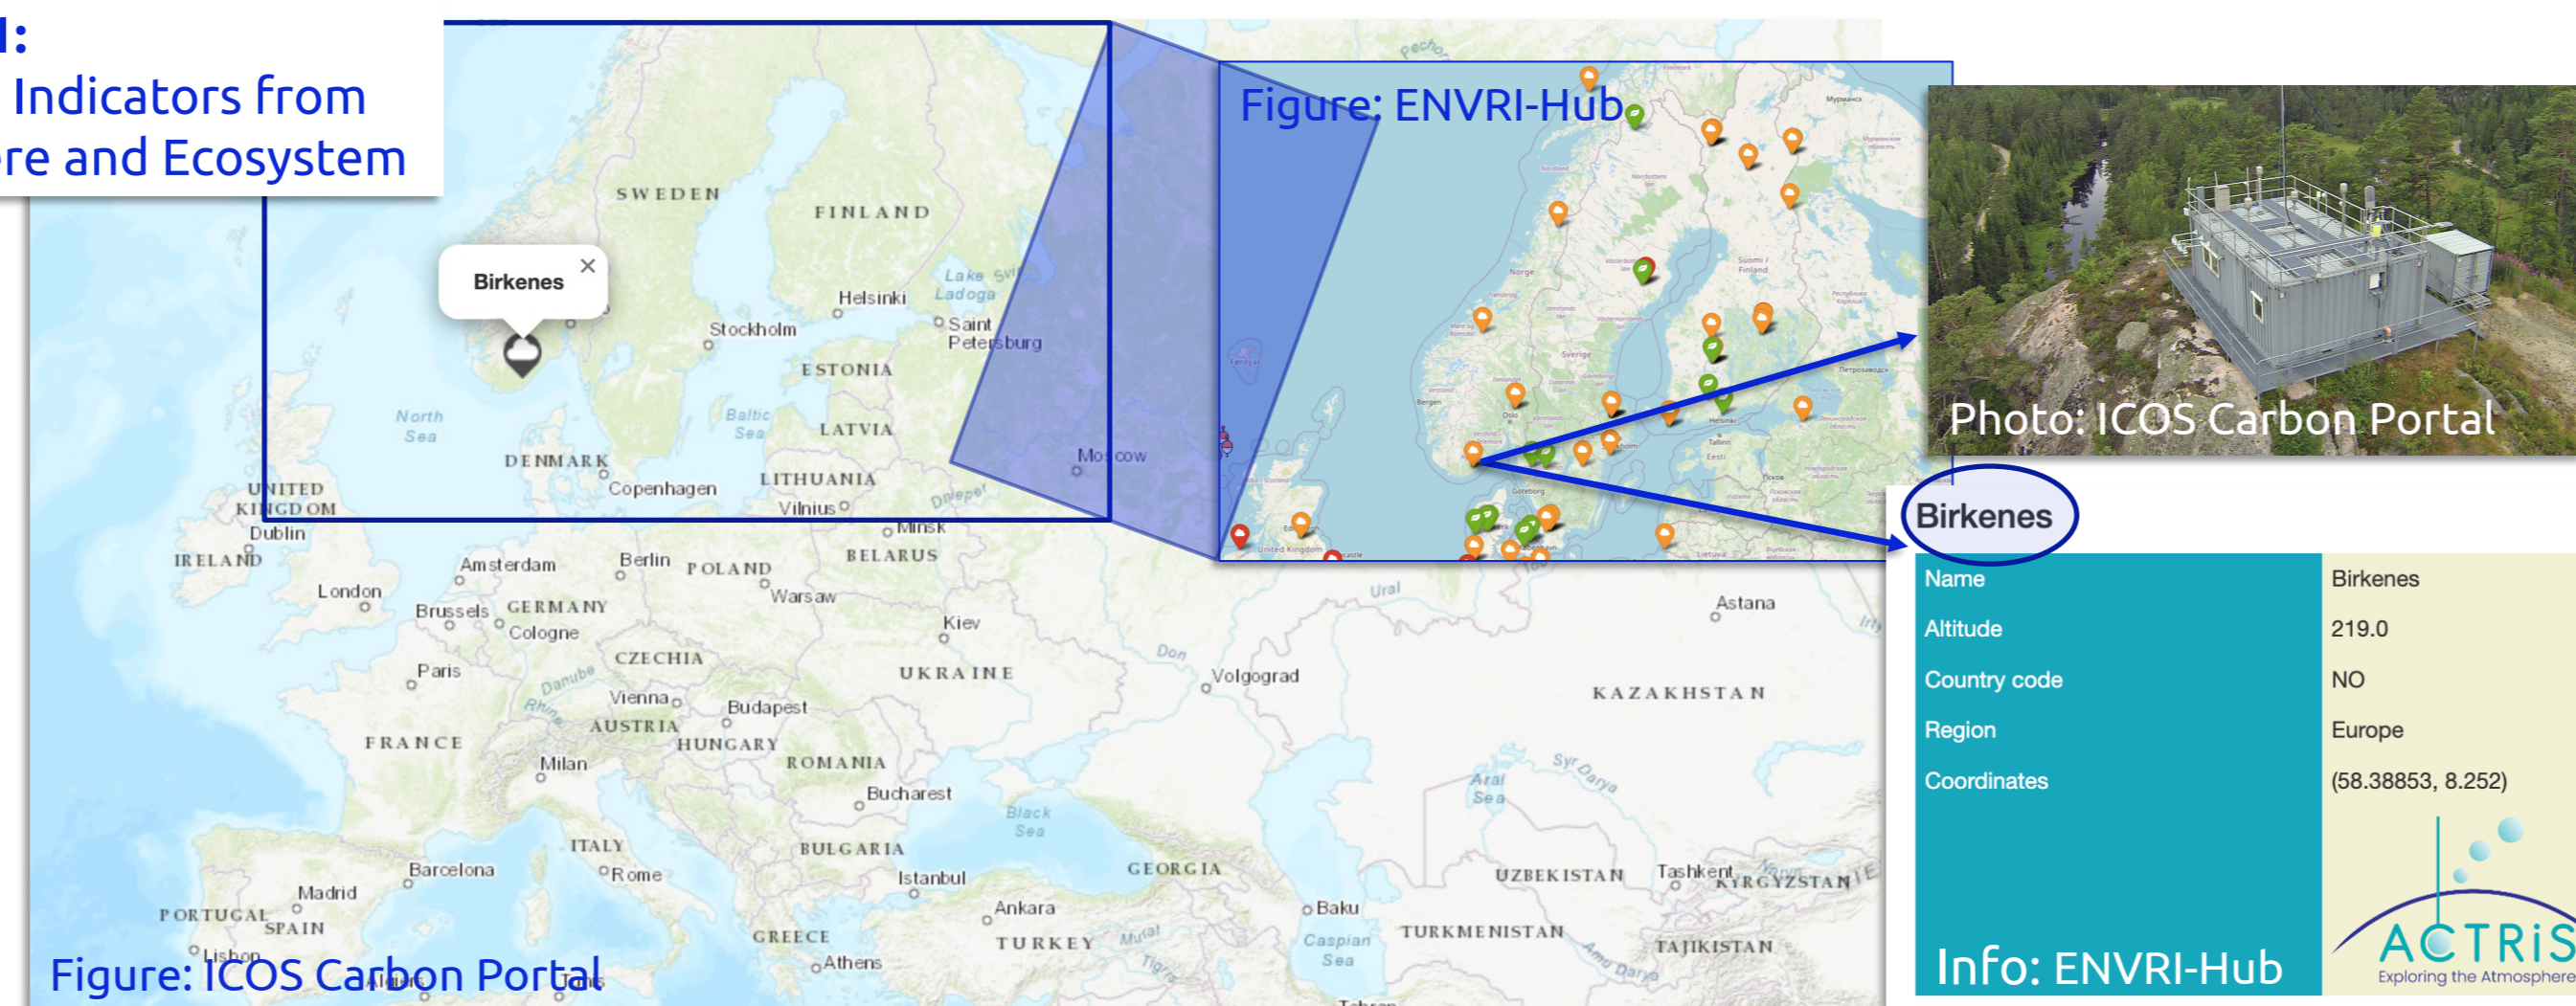

Example 1: Combined Indicators from Atmosphere and Ecosystem