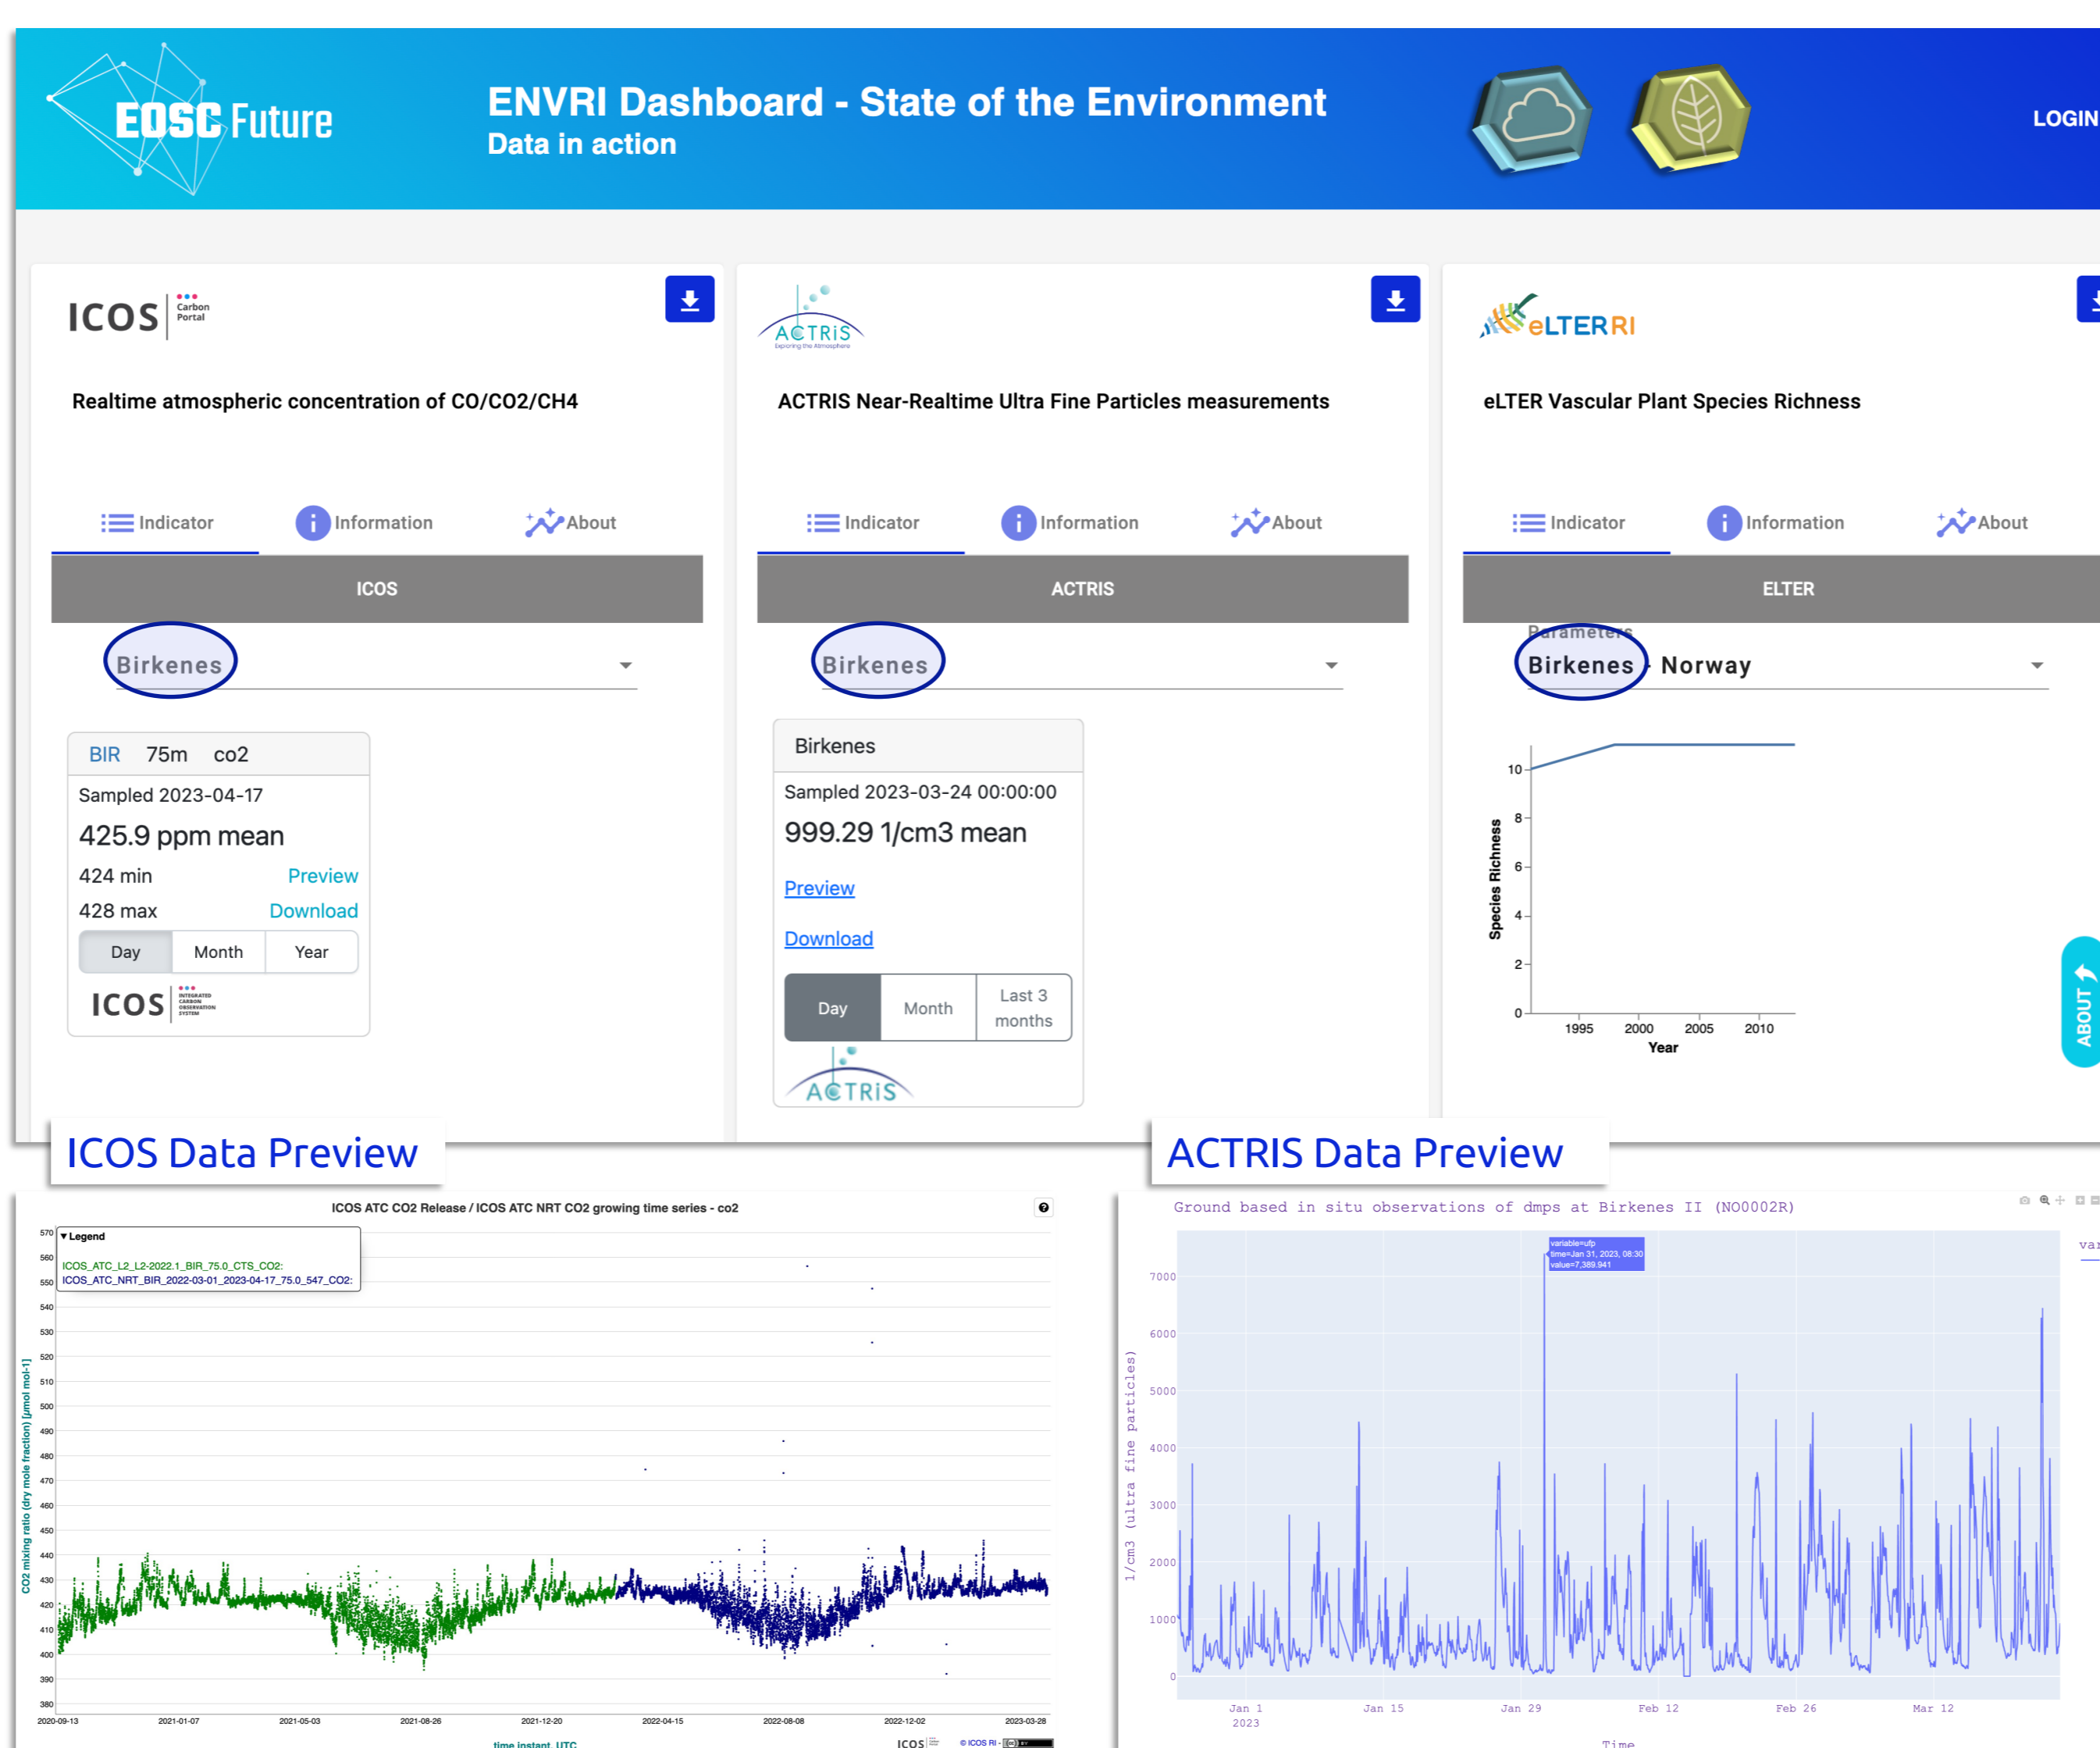

What is the Environmental Dashboard?

It is an **EOSC Service** that is being developed by Research Infrastructures in the Environmental cluster (**ENVRIs**).

In a nutshell, the Dashboard:

- Provides information on the state of the environment (for public, policy makers)
- Offers a switchboard to applications to explore data and models (for scientists)
- Helps us understand the impacts of a changing climate on biodiversity, environment and societies
- Contributes to the improved understanding of our universe

Investigate the State of the Environment with the ENVRI indicators!

An extensible collection of **Environmental Indicators** resulting from good quality data and FAIR services provided by the **ENVRIs** allow the users visualize the **State of the Environment** on an interactive interface.

The Dashboard is universal and flexible. Each user can configure their own Dashboard, **customise the view and choose the indicators of their interest** by logging in with their EOSC credentials or creating their own Dashboard account! <https://env-dashboard.eoscfuture.eu/>

Example 1: Combined Indicators from Atmosphere and Ecosystem

Example 2: Ocean indicators

Marine Data Viewer

EOSC as enabler – Service Integration

Several **EOSC services** are used to develop the Dashboard on the **EOSC Platform** and support the RI providers.