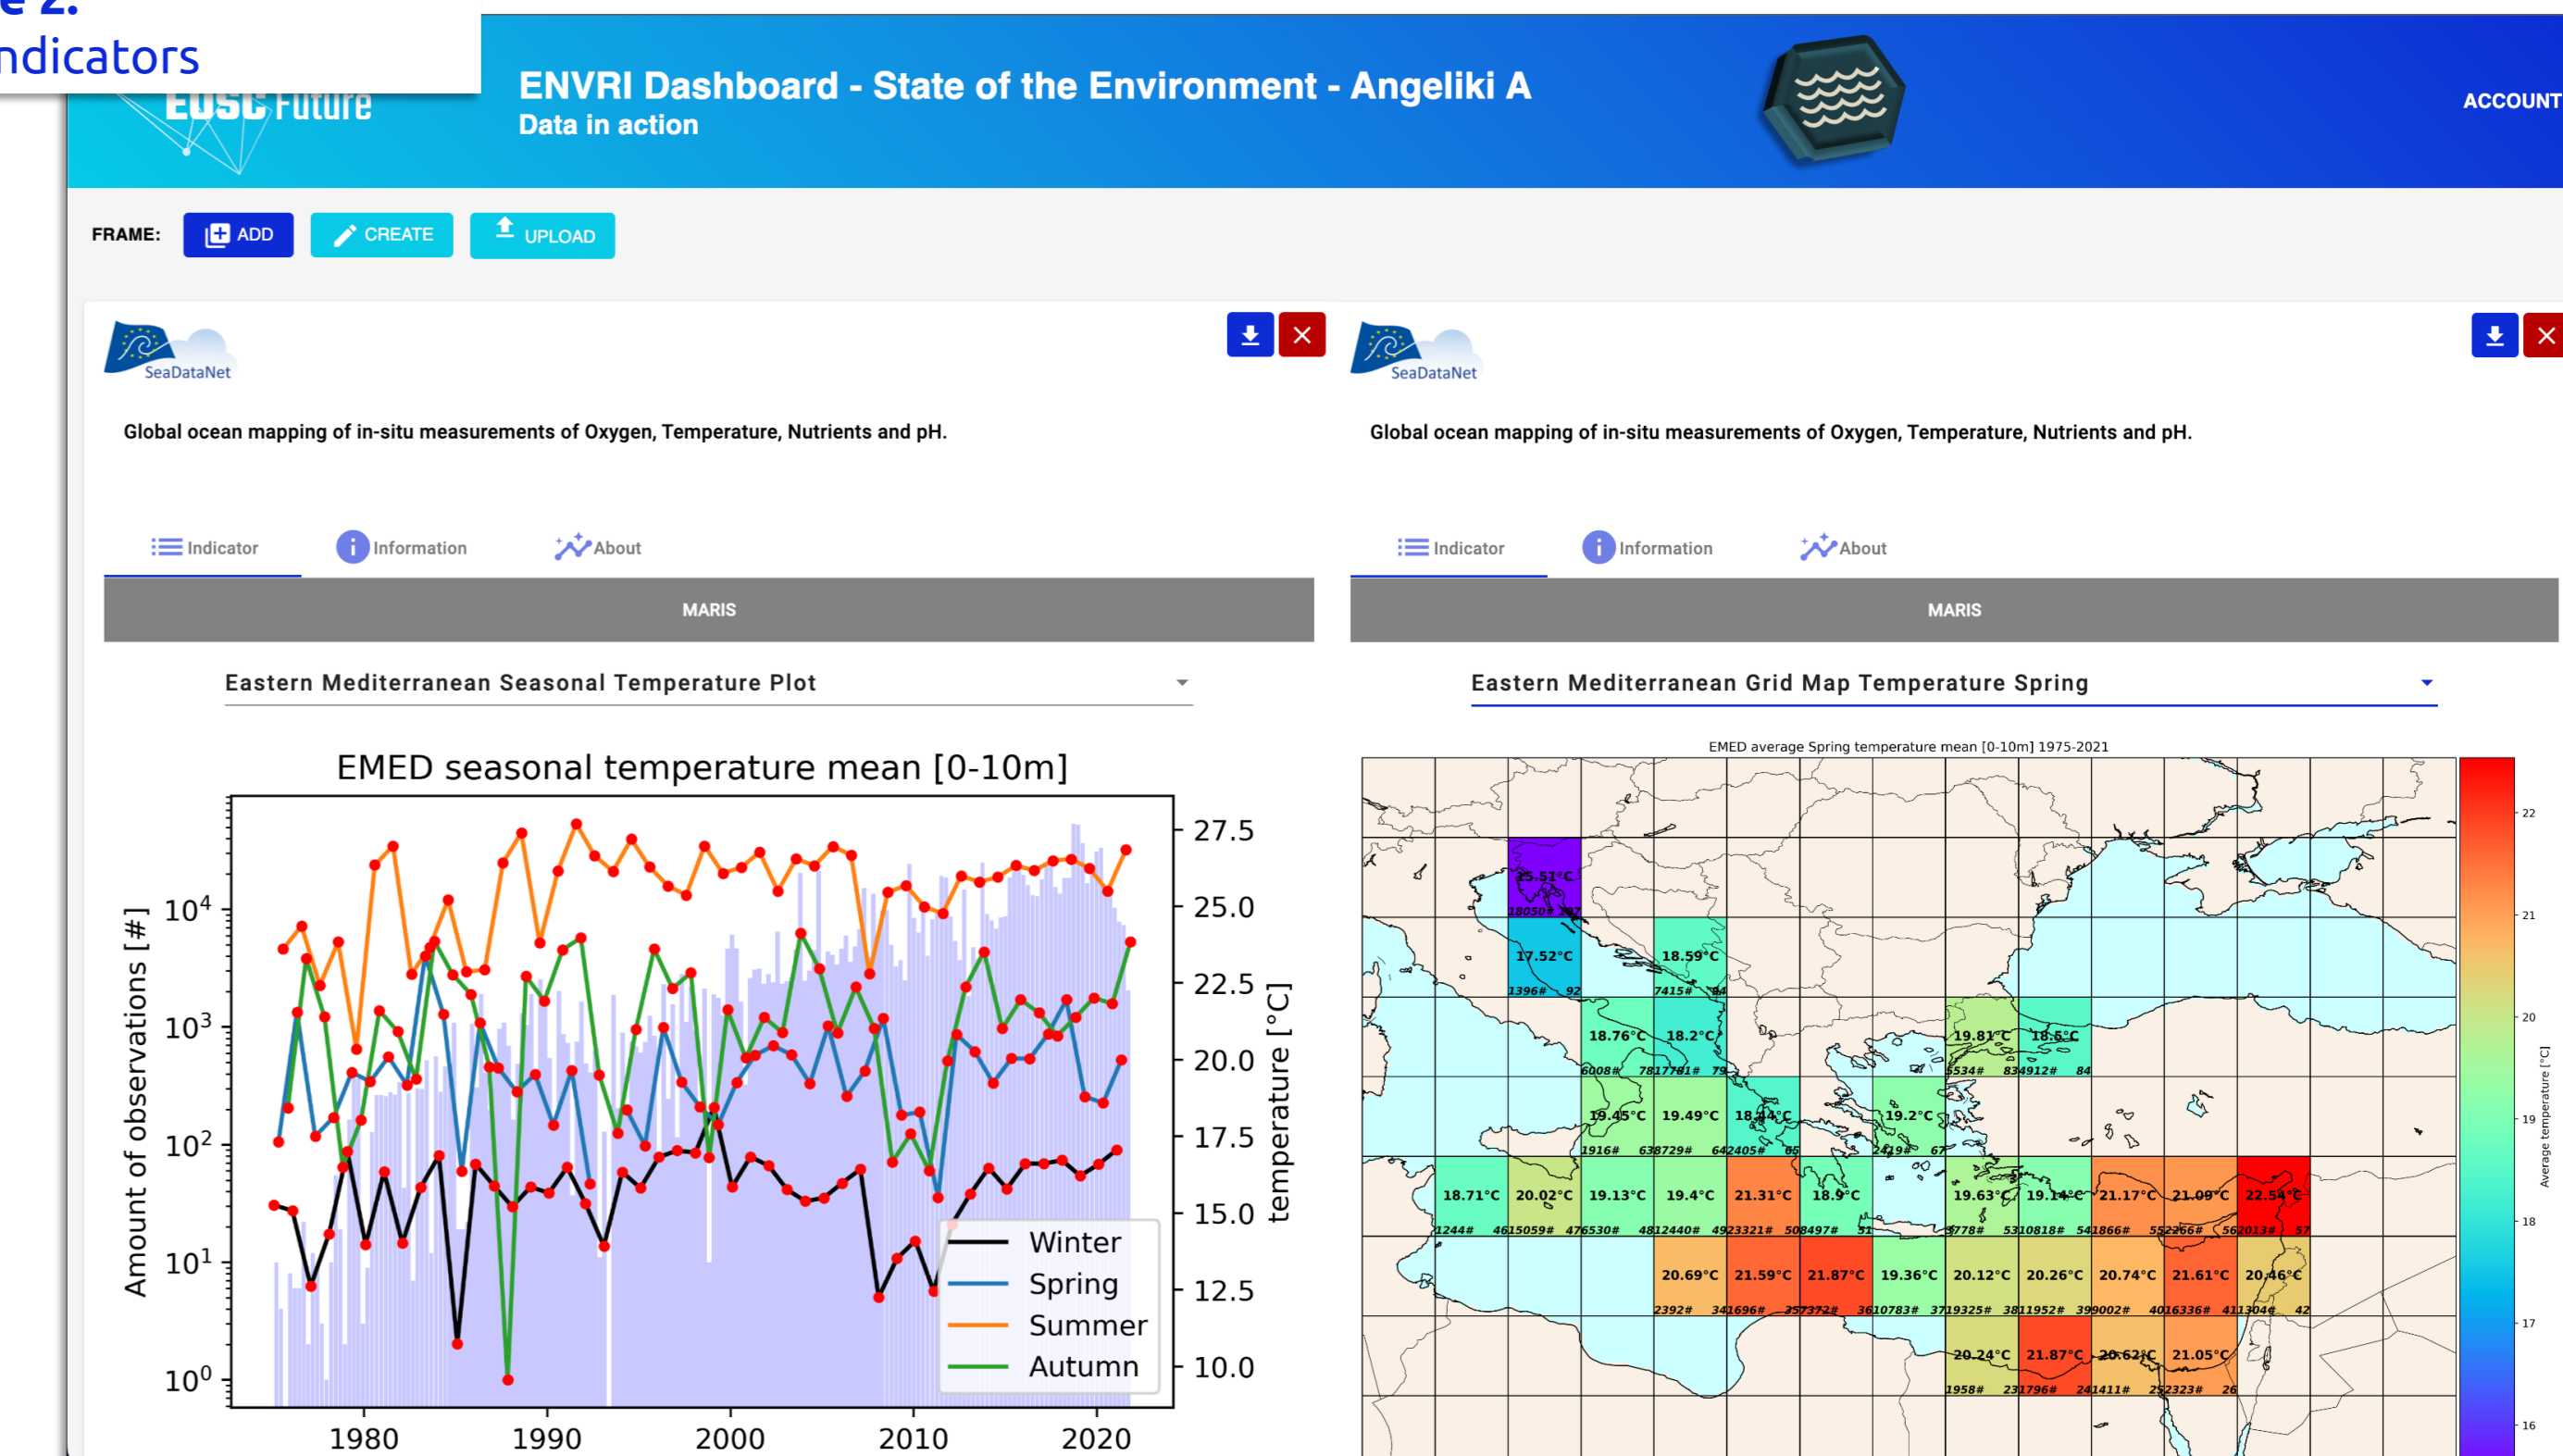

What is the Environmental Dashboard?

It is an **EOSC Service** that is being developed by Research Infrastructures in the Environmental cluster (**ENVRIs**).

In a nutshell, the Dashboard:

- Provides information on the state of the environment (for public, policy makers)
- Offers a switchboard to applications to explore data and models (for scientists)
- Helps us understand the impacts of a changing climate on biodiversity, environment and societies
- Contributes to the improved understanding of our universe

Investigate the State of the Environment with the ENVRI indicators!

An extensible collection of **Environmental Indicators** resulting from good quality data and FAIR services provided by the **ENVRIs** allow the users visualize the **State of the Environment** on an interactive interface.

The Dashboard is universal and flexible. Each user can configure their own Dashboard, **customise the view and choose the indicators of their interest** by logging in with their EOSC credentials or creating their own Dashboard account! <https://env-dashboard.eoscfuture.eu/>

Example 1: Combined Indicators from Atmosphere and Ecosystem

Example 2: Ocean indicators

Marine Data Viewer

EOSC as enabler – Service Integration

Several **EOSC services** are used to develop the Dashboard on the **EOSC Platform** and support the RI providers.