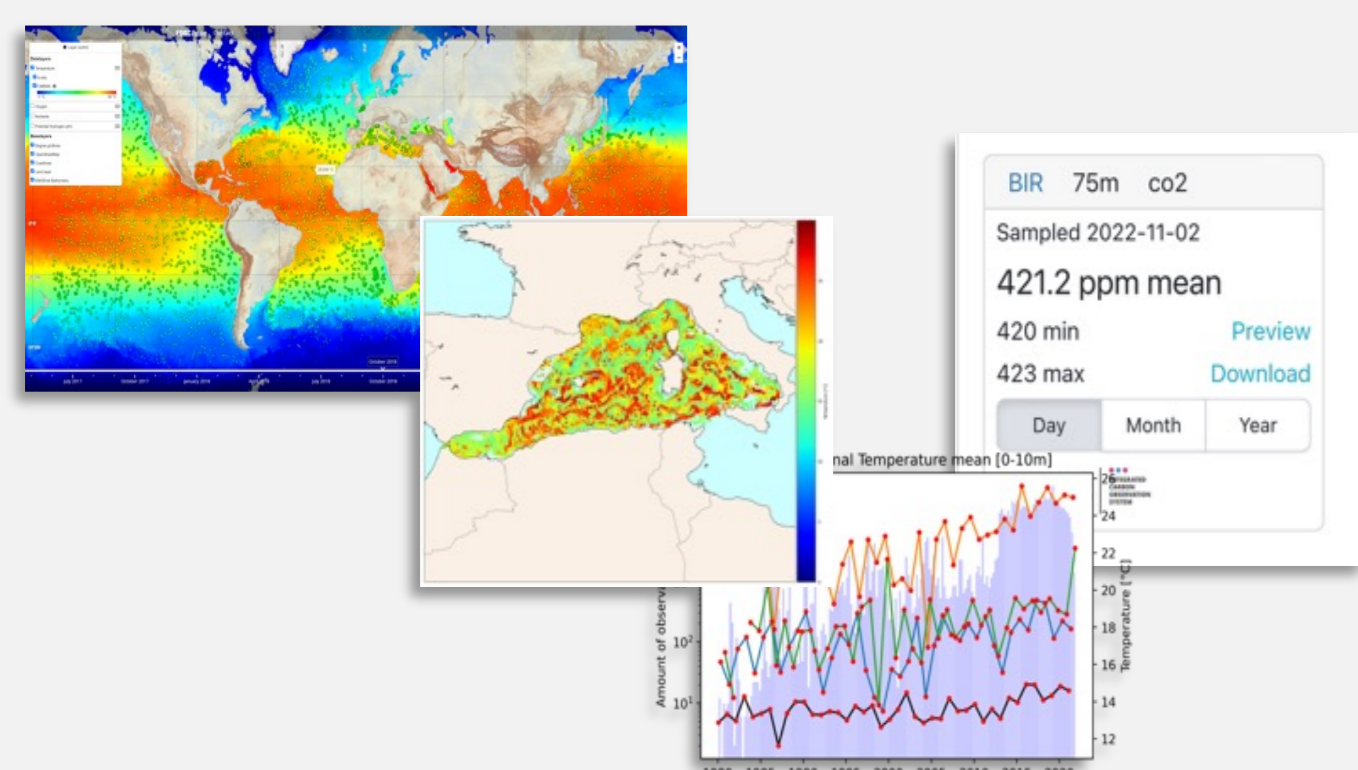

What is the Environmental Dashboard?

It is an **EOSC Service** that is being developed by Research Infrastructures in the Environmental cluster (**ENVRIs**).

In a nutshell, the Dashboard:

- Provides information on the state of the environment (for public, policy makers)
- Offers a switchboard to applications to explore data and models (for scientists)
- Helps us understand the impacts of a changing climate on biodiversity, environment and societies
- Contributes to the improved understanding of our universe

Investigate the State of the Environment with the ENVRI indicators!

An extensible collection of **Environmental Indicators** resulting from good quality data and FAIR services provided by the **ENVRIs** allow the users visualize the **State of the Environment** on an interactive interface.