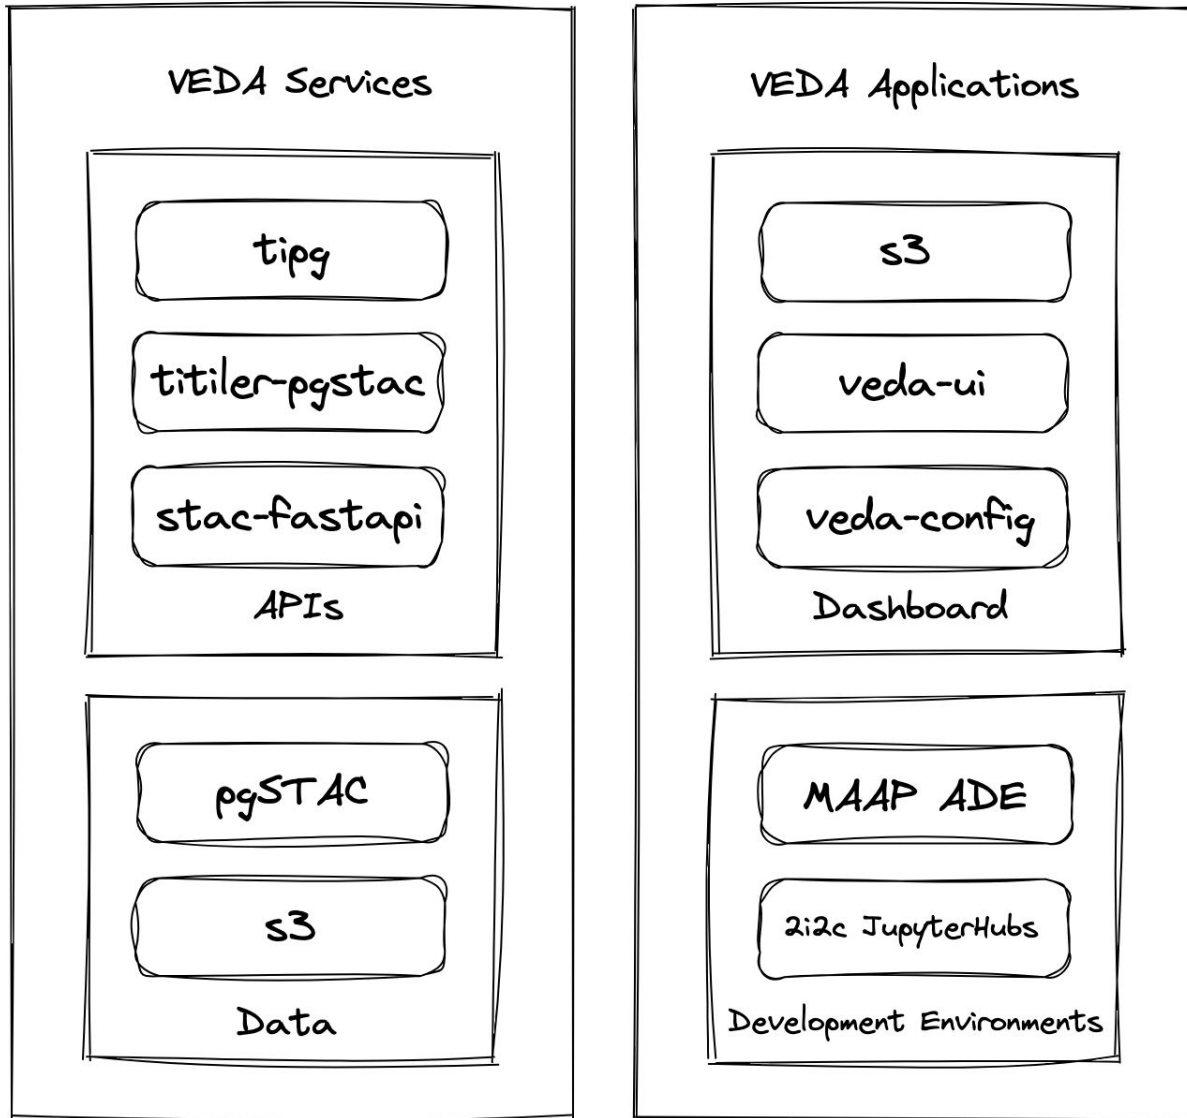

Platform software

1. All open-source at github.com/NASA-IMPACT/VEDA
2. Batteries included - Infrastructure as Code for AWS CloudFormation (AWS) or Kubernetes (anywhere)

Platform instances (beta)

1. earthdata.nasa.gov/dashboard
2. earth.gov/ghgcenter and earth.gov

Layers

- 🗺️ Mosaic
- 🗺️ OSM Standard

How VEDA UI works

veda-config

veda-ui

compilation to JS + bundling

earthdata.nasa.gov/dashboard!

Systems Architecture

Identity and Access Management

Platform Tier

Resource Tier

Reusable in part or in whole

VEDA Dashboard
earthdata.nasa.gov/dashboard

MAAP STAC Catalog

U.S. Greenhouse Gas Center (GHG) - July 2023

GIS/Worldview Tiler