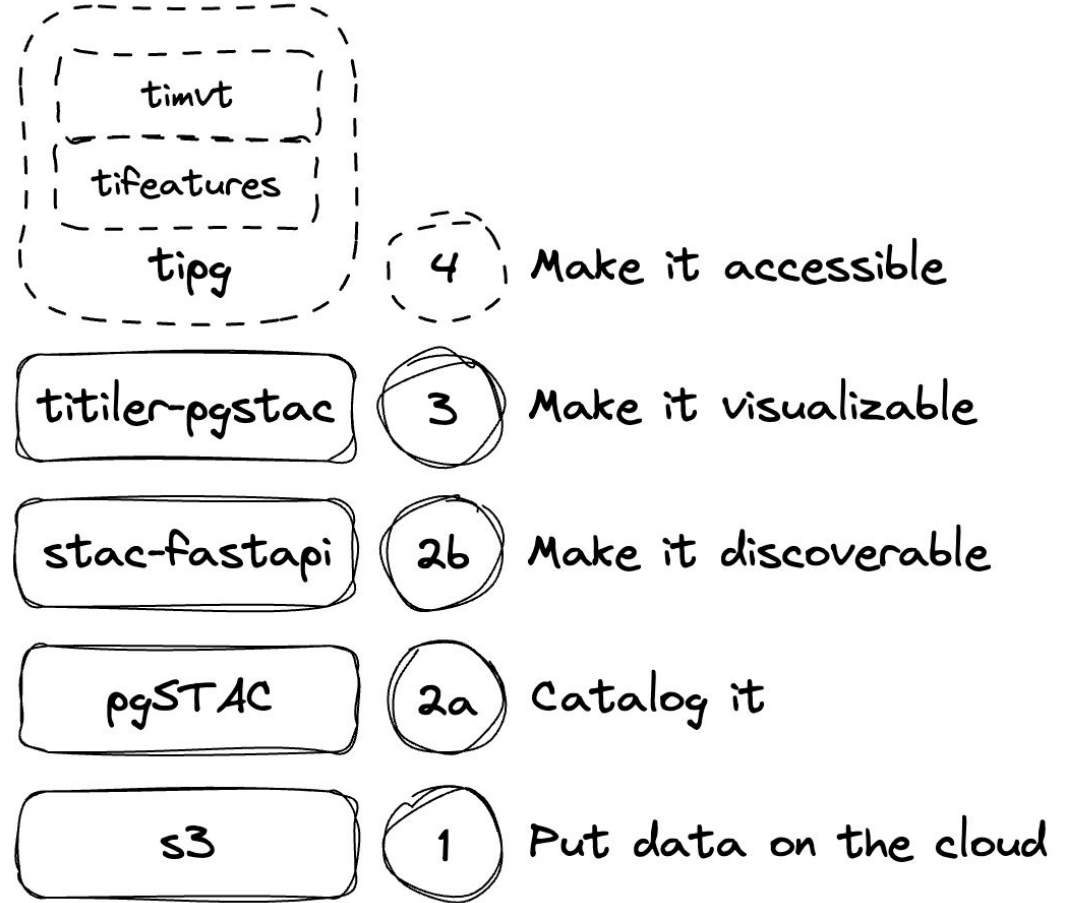

Identity and Access Management

Platform Tier

Resource Tier

Reusable in part or in whole

VEDA Dashboard
earthdata.nasa.gov/dashboard

MAAP STAC Catalog

U.S. Greenhouse Gas Center (GHG) - July 2023

GIS/Worldview Tiler