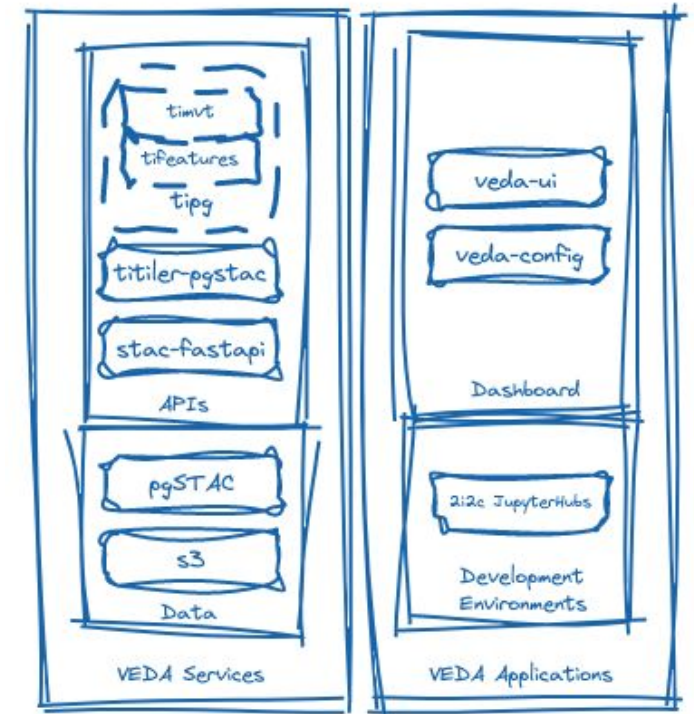

NASA's Open Science Platform VEDA

Visualization, Exploration and Data Analytics

Are you...

Doing science with **Earth data**?

Wanting to widen **participation** in your science?

Looking for examples and **open-source software** to get started?

Yet Another Platform (YAP)?

Do we need platforms? - Yes!

Earth Science Data Archive Growth Projection

12 new missions to be added

Current archive holdings continue to grow (~95 missions)

Cloud-scale data archives require platforms for open science participation

Do we need to invent new platforms? - **No!**

The community is **converging** on cloud-native data formats and tools

Open
Geospatial
Consortium

VEDA integrates existing community standards for tool-agnostic human and machine friendly Earth data science

Science stories, catalog, data browsing

Cloud storage (S3), STAC and OGC APIs

JupyterHub and cloud computing resources

VEDA integrates existing community standards for tool-agnostic human and machine friendly Earth data science