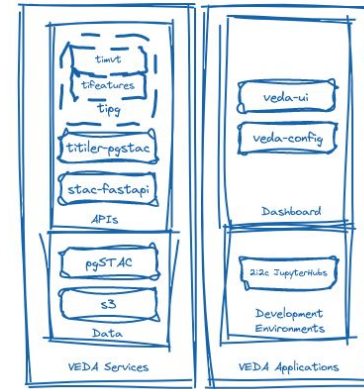

Identity and Access Management

Platform Tier

Resource Tier

Reusable in part or in whole

VEDA Dashboard
earthdata.nasa.gov/dashboard

MAAP STAC Catalog

U.S. Greenhouse Gas Center (GHG) - July 2023

GIS/Worldview Tiler