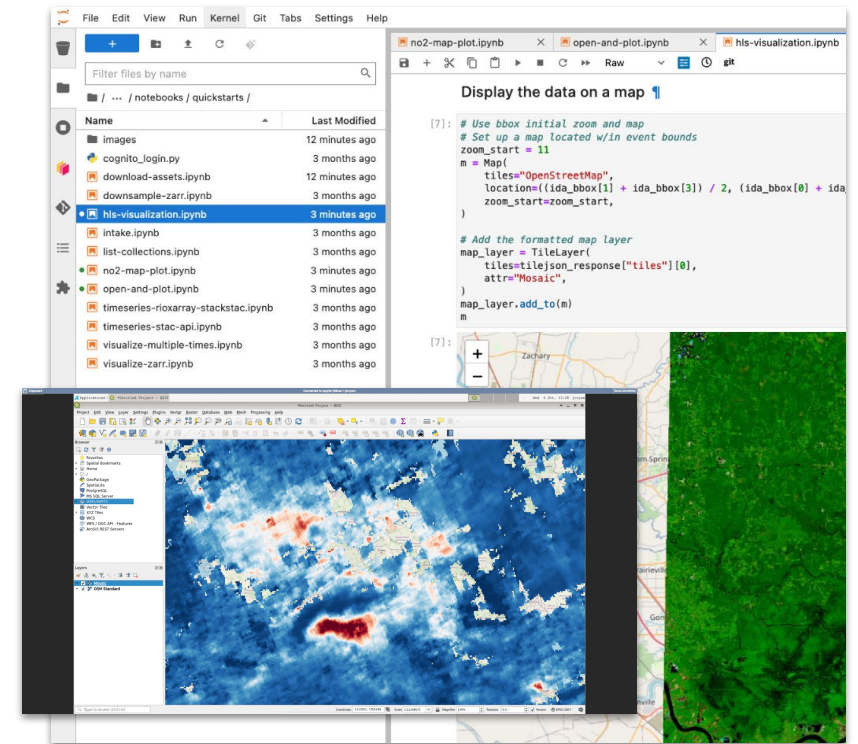

Do we need to invent new platforms? - **No!**

The community is **converging** on cloud-native data formats and tools

Open
Geospatial
Consortium

VEDA integrates existing community standards for tool-agnostic human and machine friendly Earth data science

Science stories, catalog, data browsing

Cloud storage (S3), STAC and OGC APIs

JupyterHub and cloud computing resources

VEDA integrates existing community standards for tool-agnostic human and machine friendly Earth data science