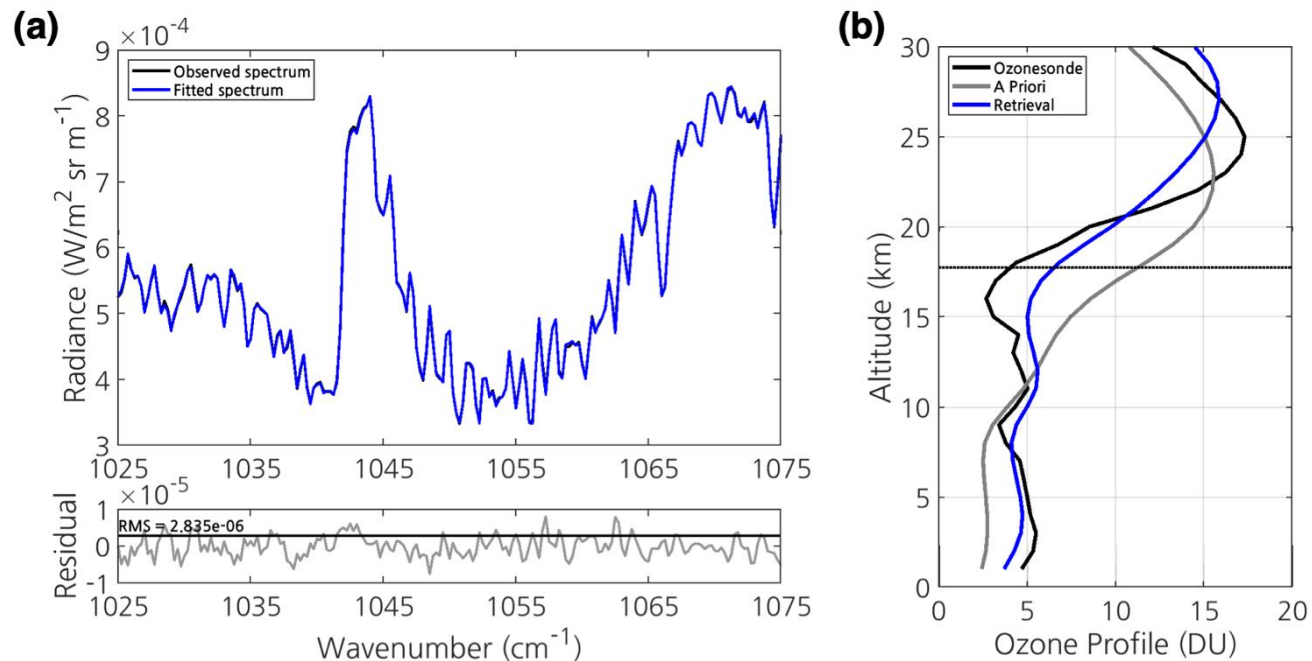

20210810 IASI-TB

20210810 IASI-LLM

20210810 IASI Retrieved with FORLI Covariance (-1 in .fin)

20210810 IASI-FORLI

(a)

(b)

(c)

(d)

Temperature Profile & Tropopause Height