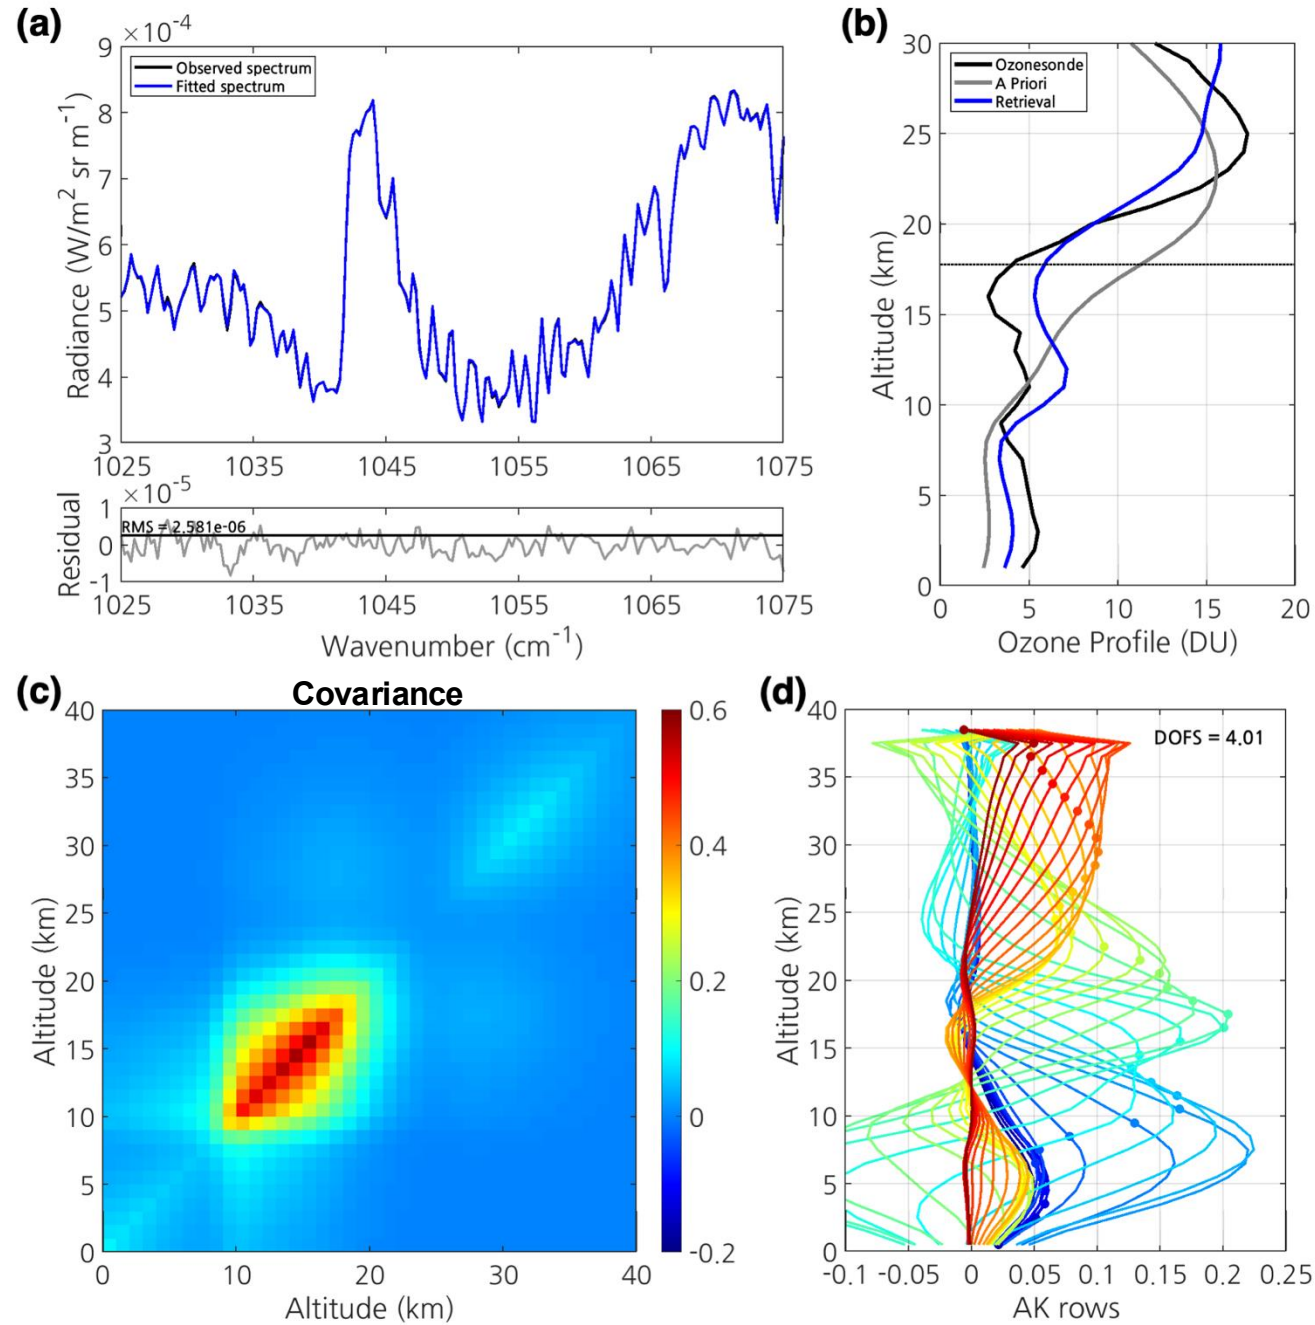

20210810 IASI-TB

20210810 IASI-LLM

20210810 IASI Retrieved with FORLI Covariance (-1 in .fin)

20210810 IASI-FORLI

(a)

(b)

(c)

(d)

Temperature Profile & Tropopause Height