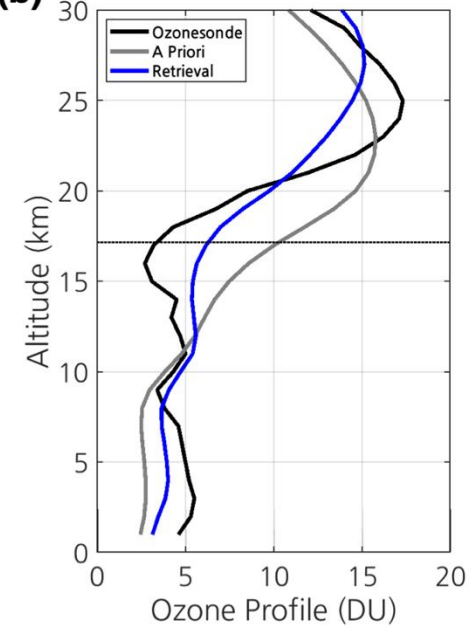

20210810 IASI-TB

20210810 IASI-LLM

20210810 IASI Retrieved with FORLI Covariance (-1 in .fin)

20210810 IASI-FORLI

(a)

(b)

(c)

(d)

Temperature Profile & Tropopause Height