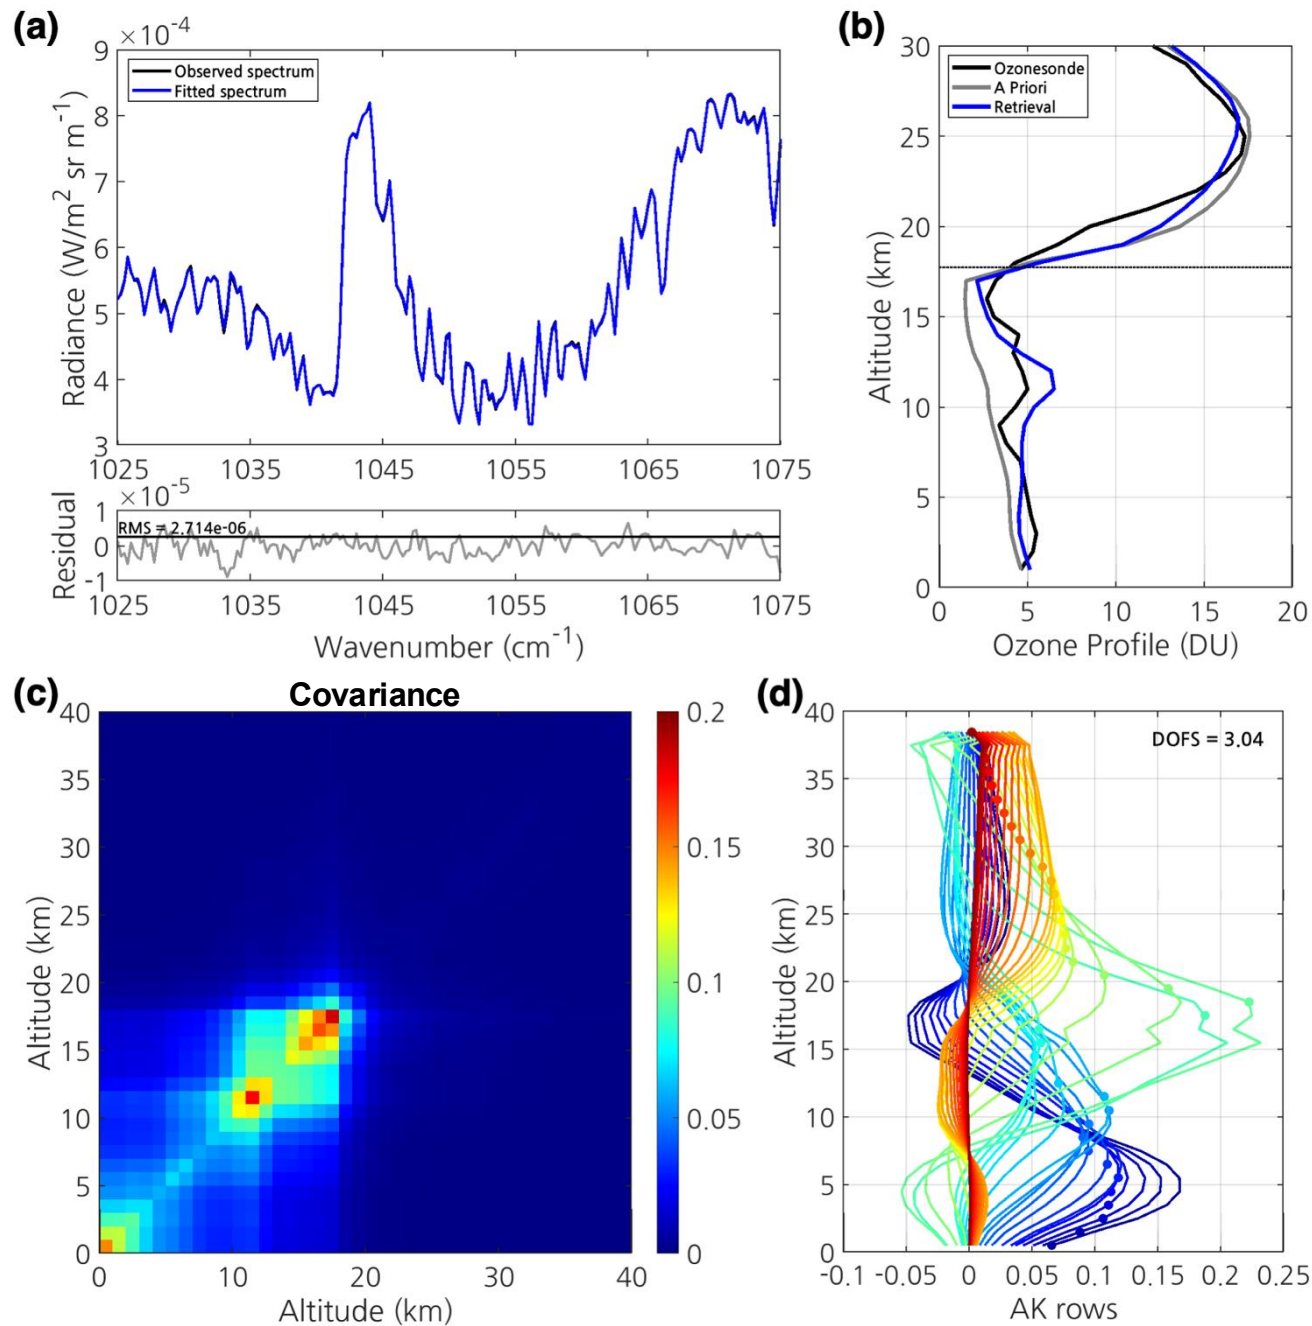

20210810 IASI-TB

20210810 IASI-LLM

20210810 IASI Retrieved with FORLI Covariance (-1 in .fin)

20210810 IASI-FORLI

(a)

(b)

(c)

(d)

Temperature Profile & Tropopause Height