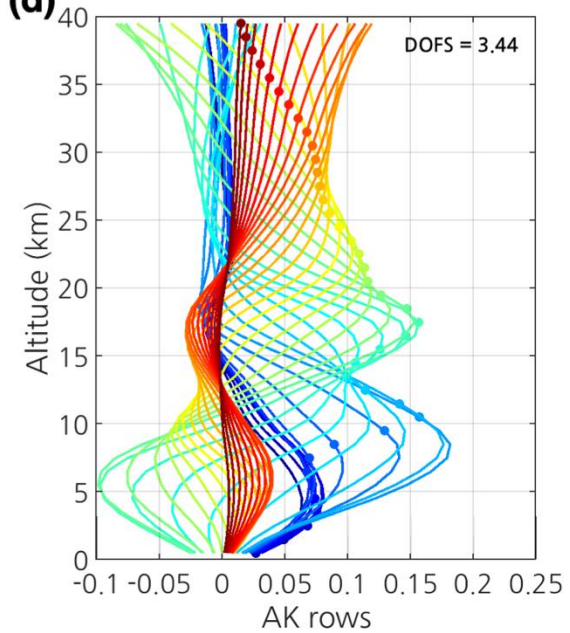

20210810 IASI-TB

20210810 IASI-LLM

20210810 IASI Retrieved with FORLI Covariance (-1 in .fin)

20210810 IASI-FORLI

(a)

(b)

(c)

(d)

Temperature Profile & Tropopause Height